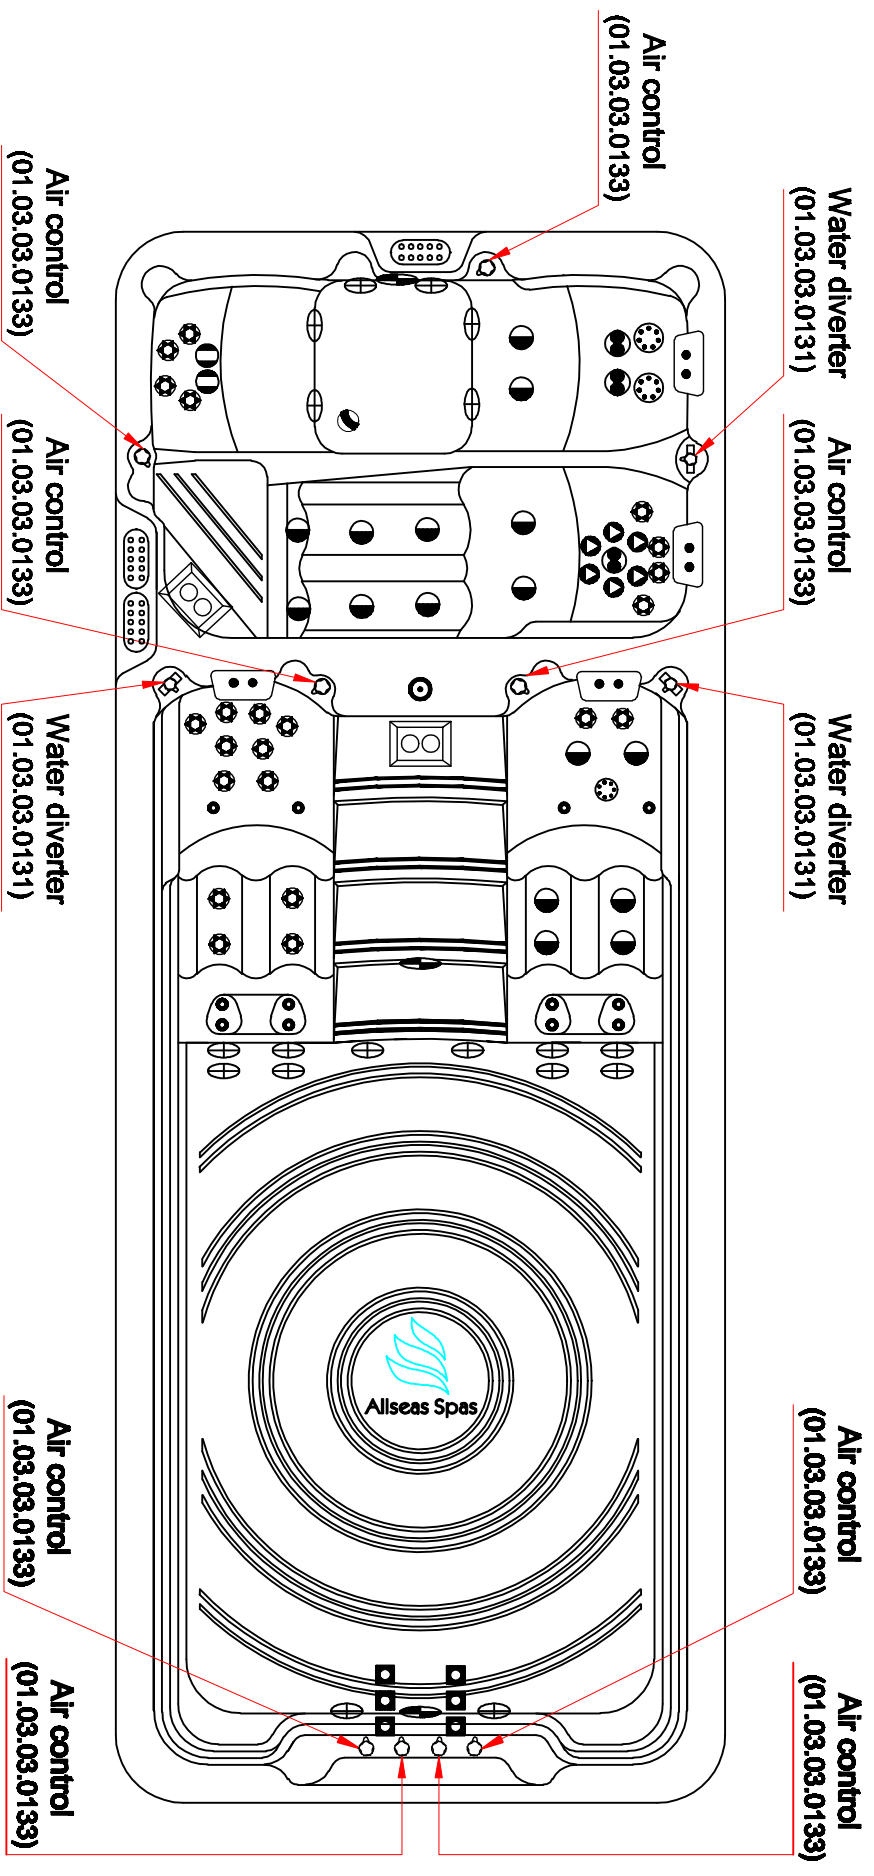

Model Name: ASW 6000 Superior

Fitting

8	■	Swim Jet	01.03.04.0103	6	pcs
7	⊙	5" Multi-Port Face Jet	01.03.04.0074	2	pcs
6	◐	Large 3" Spinning Jet	01.03.04.0088	2	pcs
5	◑	Large 3" Single Pulse	01.03.04.0065	16	pcs
4	◒	2" Spinning Jet	01.03.04.0010	6	pcs
3	◓	4" Spinning Jet	01.03.04.0089	3	pcs
2	◔	2" Jet Directional	01.03.04.0057	22	pcs
1	◕	Large 1" Jet	01.03.04.0075	12	pcs

Edition: 20/7/2012