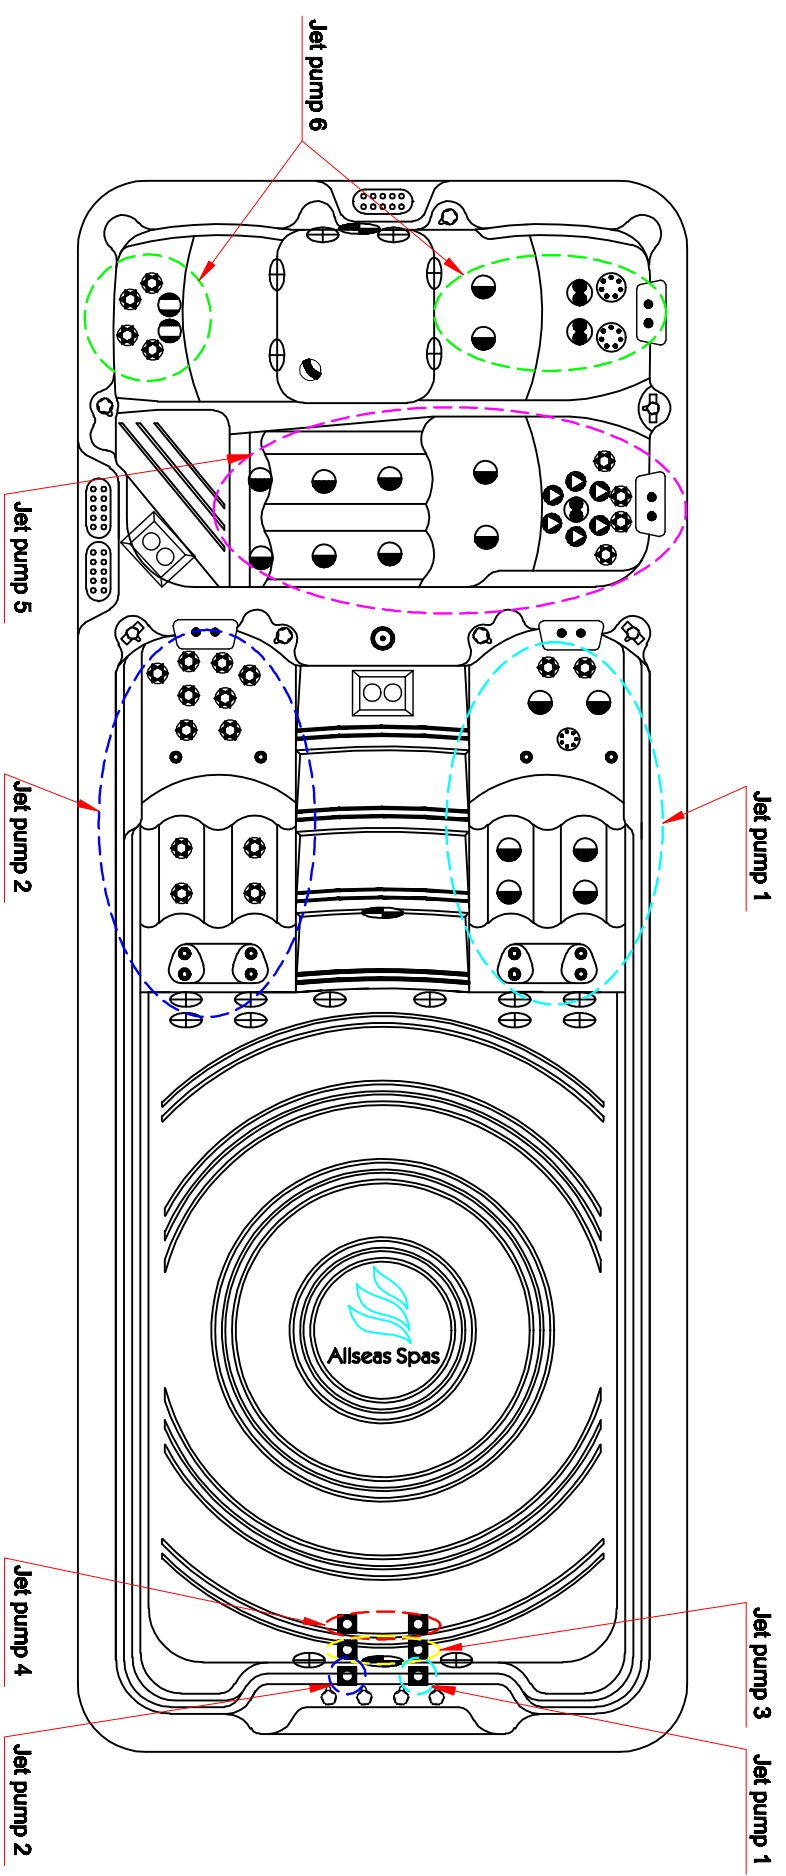

Model Name: ASW 6000 Superior

Business plan

Notes: Due to manufacturing tolerances, there could be some minor differences between the actual spa and the drawing shown. It also printing is critical to each dimension, be sure to measure your actual spa. Some components may be optional on your spa.

Model Name: ASW 6000 Superior

Fitting

Notes: Due to manufacturing tolerances, there could be some minor differences between the actual spa and the drawing above. It also pertaining is critical to each tub, be sure to measure your actual spa. All specifications are subject to change without notice. Some components may be optional on your spa.

8	■	Swim Jet	01.03.04.0103	6	pcs
7	⊙	5" Multi-Port Face Jet	01.03.04.0074	2	pcs
6	◐	Large 3" Spinning Jet	01.03.04.0088	2	pcs
5	◑	Large 3" Single Pulse	01.03.04.0065	16	pcs
4	◒	2" Spinning Jet	01.03.04.0010	6	pcs
3	◓	4" Spinning Jet	01.03.04.0089	3	pcs
2	◔	2" Jet Directional	01.03.04.0057	22	pcs
1	◕	Large 1" Jet	01.03.04.0075	12	pcs

Edition: 20/7/2012

Model Name: ASW 6000 Superior

Therapy Assignment

Notes: Due to manufacturing tolerances, there could be some minor differences between the actual spa and the drawing above. It also possible to have some changes without notice. All specifications are subject to change without notice. Some components may be optional on your spa.