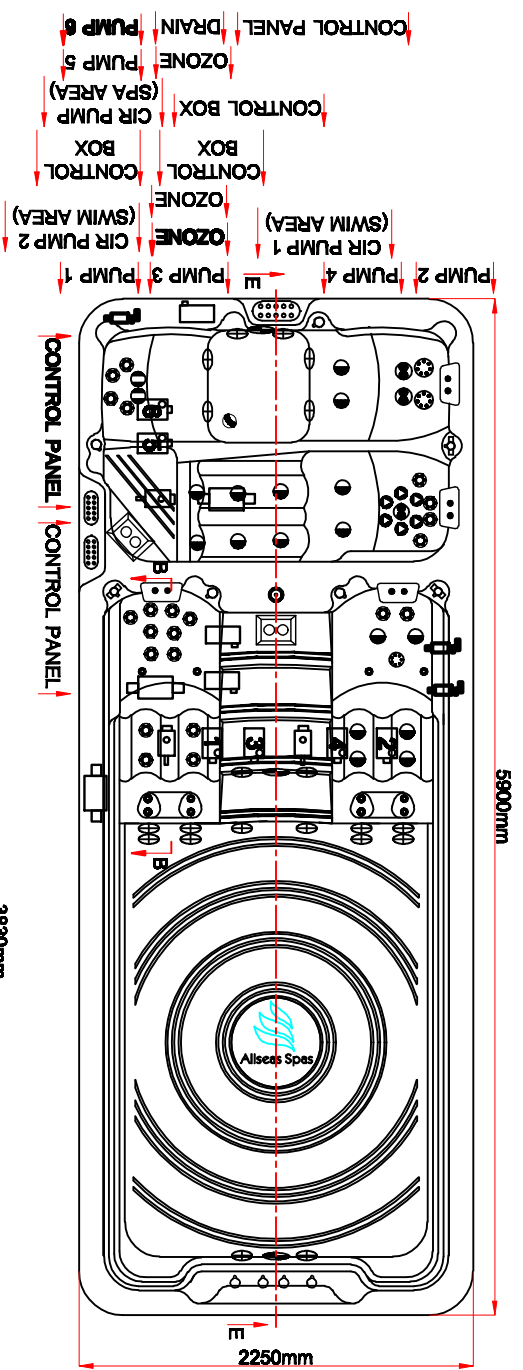

Model Name: ASW 6000 Superior

Business plan

Notes: Due to manufacturing tolerances, there could be some minor differences between the actual spa and the drawing shown. It also printing is critical to each dimension, be sure to measure your actual spa. Some components may be optional on your spa.

Model Name: ASW 6000 Superior

Fitting

Notes: Due to manufacturing tolerances, there could be some minor differences between the actual spa and the drawing above. It also pertaining is critical to each tub, be sure to measure your actual spa. All specifications are subject to change without notice. Some components may be optional on your spa.

8	■	Swim Jet	01.03.04.0103	6	pcs
7	⊙	5" Multi-Port Face Jet	01.03.04.0074	2	pcs
6	◐	Large 3" Spinning Jet	01.03.04.0088	2	pcs
5	◑	Large 3" Single Pulse	01.03.04.0065	16	pcs
4	◒	2" Spinning Jet	01.03.04.0010	6	pcs
3	◓	4" Spinning Jet	01.03.04.0089	3	pcs
2	◔	2" Jet Directional	01.03.04.0057	22	pcs
1	◕	Large 1" Jet	01.03.04.0075	12	pcs