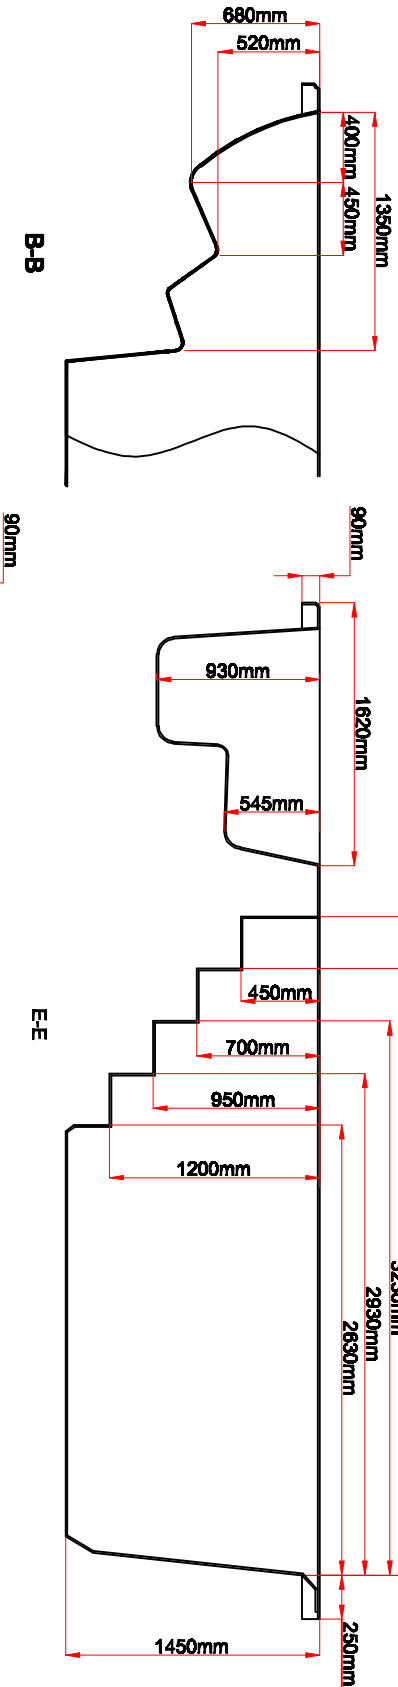

Model Name: ASW 6000 Superior

Business plan

Notes: Due to manufacturing tolerances, there could be some minor differences between the actual spa and the drawing shown. It also printing is critical to each dimension, be sure to measure your actual spa. Some components may be optional on your spa.

Model Name: ASW 6000 Superior

Fitting

Notes: Due to manufacturing tolerances, there could be some minor differences between the actual spa and the drawing above. It also pertaining is critical to each tub, be sure to measure your actual spa. All specifications are subject to change without notice. Some components may be optional on your spa.

8	■	Swim Jet	01.03.04.0103	6	pcs
7	⊙	5" Multi-Port Face Jet	01.03.04.0074	2	pcs
6	◐	Large 3" Spinning Jet	01.03.04.0088	2	pcs
5	◑	Large 3" Single Pulse	01.03.04.0065	16	pcs
4	◒	2" Spinning Jet	01.03.04.0010	6	pcs
3	◓	4" Spinning Jet	01.03.04.0089	3	pcs
2	◔	2" Jet Directional	01.03.04.0057	22	pcs
1	◕	Large 1" Jet	01.03.04.0075	12	pcs

Edition: 20/7/2012

Model Name: ASW 6000 Superior

Therapy Assignment

Notes: Due to manufacturing tolerances, there could be some minor differences between the actual spa and the drawing above. It also possible to have some changes without notice. All specifications are subject to change without notice. Some components may be optional on your spa.