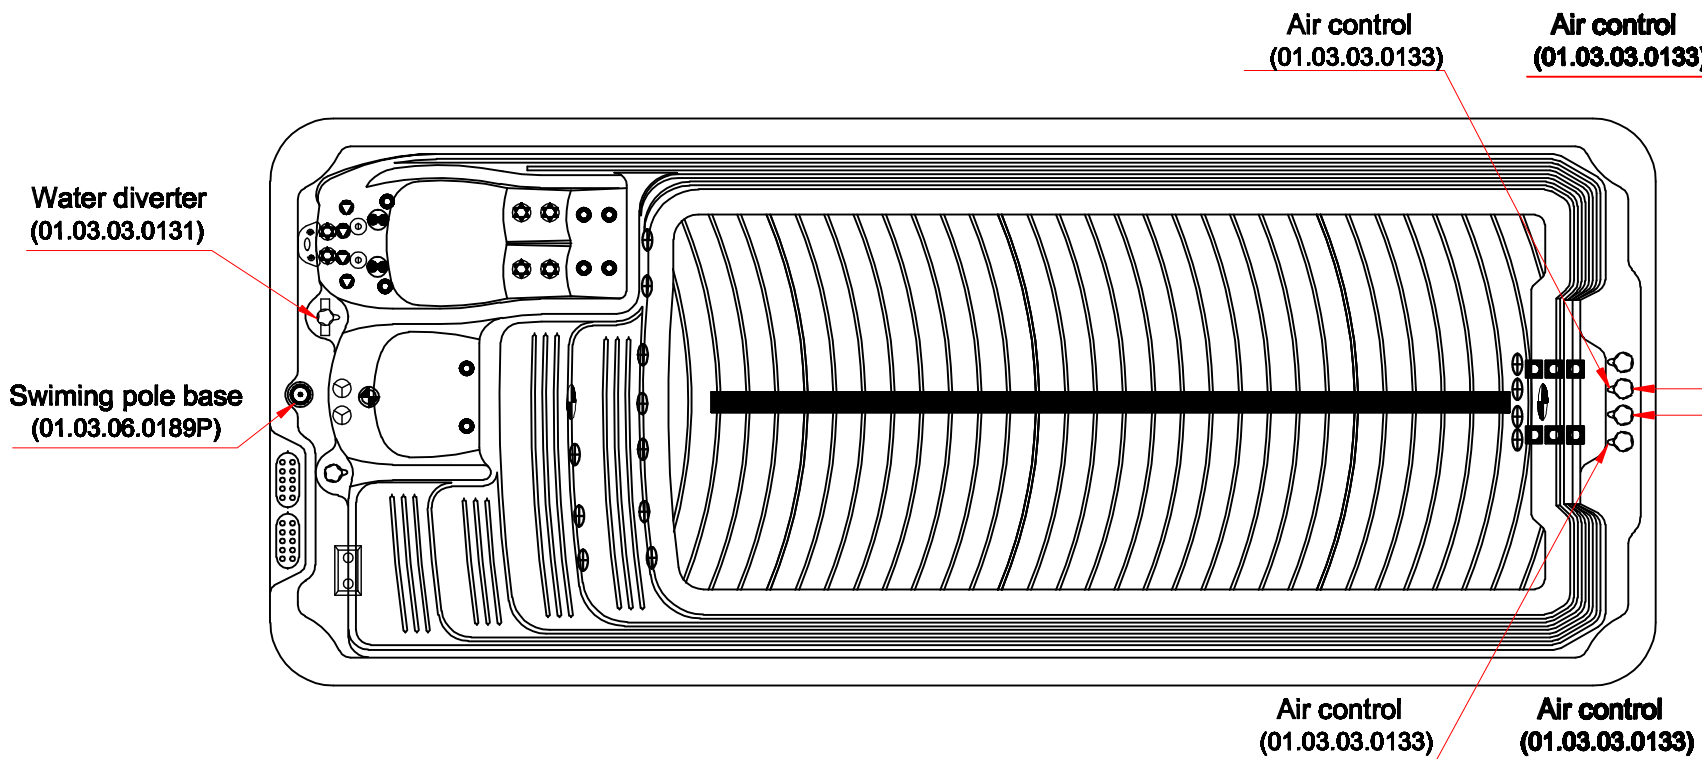

Model Name: Atlantic 55 Superior

Fitting

8	■	Swim Jet	01.03.04.0103	6	pcs
7	⊕	3" Jet Directional	01.03.04.0061	2	pcs
6	⊗	4" Jet Directional	01.03.04.0067	1	pc
5	⊙	4" Spinning Jet	01.03.04.0069	2	pcs
4	⊖	2" Spinning Jet	01.03.04.0010	4	pcs
3	⊙	3" Single Pulse	01.03.04.0013	2	pcs
2	⊗	2" Jet Directional	01.03.04.0057	6	pcs
1	○	Large 1" Jet	01.03.04.0075	8	pcs

Edition: 19/4/2012