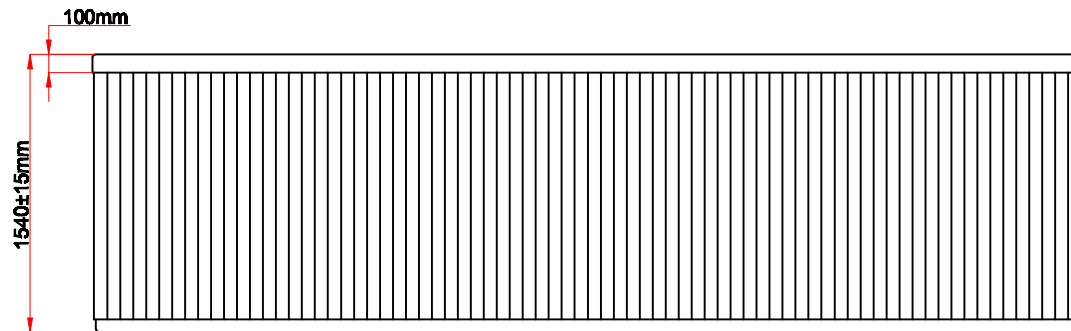

Model Name: Atlantic 55 Superior

Business plan

Notes Due to manufacturing tolerances, there could be some minor differences between the actual spa and the drawing above. If site planning is critical to such tolerances, be sure to measure your actual spa. All specifications are subject to change without notice. Some components may be optional on your spa.

Edition: 19/4/2012

Model Name: Atlantic 55 Superior

Fitting

8	■	Swim Jet	01.03.04.0103	6	pcs
7	⊕	3" Jet Directional	01.03.04.0061	2	pcs
6	⊗	4" Jet Directional	01.03.04.0067	1	pc
5	⊙	4" Spinning Jet	01.03.04.0069	2	pcs
4	⊖	2" Spinning Jet	01.03.04.0010	4	pcs
3	⊙	3" Single Pulse	01.03.04.0013	2	pcs
2	⊗	2" Jet Directional	01.03.04.0057	6	pcs
1	○	Large 1" Jet	01.03.04.0075	8	pcs

Edition: 19/4/2012

Model Name: Atlantic 55 Superior

Therapy Assignment

Notes: Due to manufacturing tolerances, there could be some minor differences between the actual spa and the drawing above. If site planning is critical to such tolerances, be sure to measure your actual spa. All specifications are subject to change without notice. Some components may be optional on your spa.