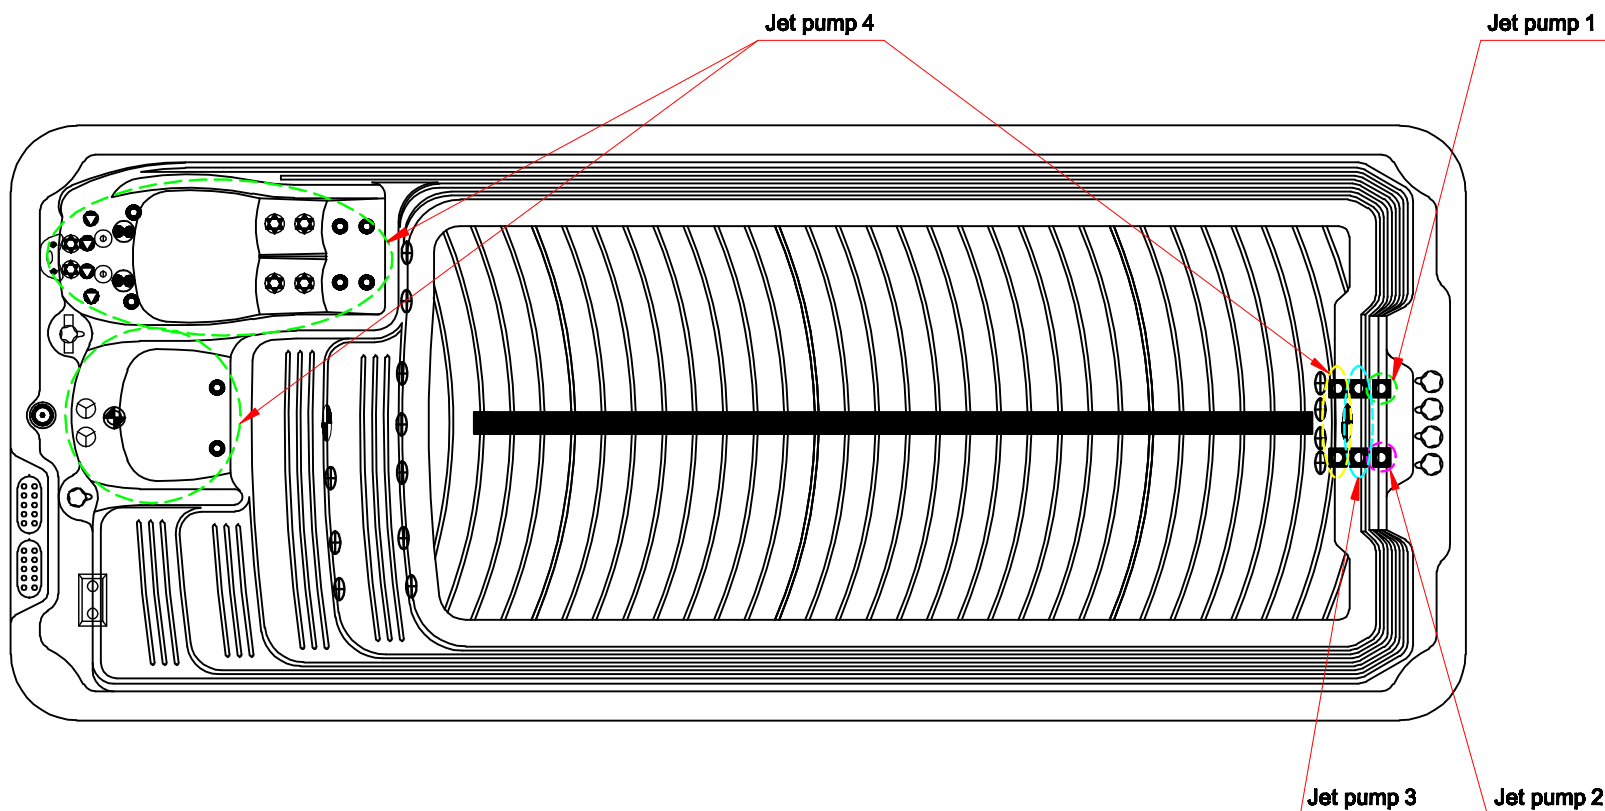

Model Name: Atlantic 55 Superior

Therapy Assignment

Edition: 19/4/2012