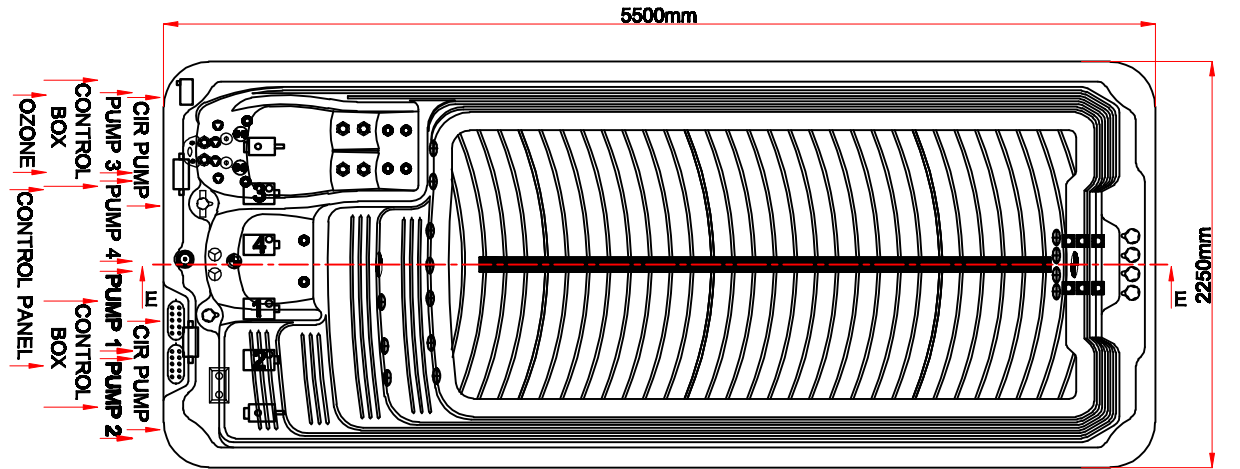

Model Name: Atlantic 55 Superior

Business plan

Notes Due to manufacturing tolerances, there could be some minor differences between the actual spa and the drawing above. If site planning is critical to such tolerances, be sure to measure your actual spa. All specifications are subject to change without notice. Some components may be optional on your spa.

Edition: 19/4/2012

Model Name: Atlantic 55 Superior

Fitting

8	■	Swim Jet	01.03.04.0103	6	pcs
7	⊕	3" Jet Directional	01.03.04.0061	2	pcs
6	⊗	4" Jet Directional	01.03.04.0067	1	pc
5	⊙	4" Spinning Jet	01.03.04.0069	2	pcs
4	⊖	2" Spinning Jet	01.03.04.0010	4	pcs
3	⊙	3" Single Pulse	01.03.04.0013	2	pcs
2	⊗	2" Jet Directional	01.03.04.0057	6	pcs
1	○	Large 1" Jet	01.03.04.0075	8	pcs

Notes: Due to manufacturing tolerances, there could be some minor differences between the actual spa and the drawing above. If site planning is critical to such tolerances, be sure to measure your actual spa. All specifications are subject to change without notice. Some components may be optional on your spa.

Edition: 19/4/2012

Model Name: Atlantic 55 Superior

Therapy Assignment

Notes: Due to manufacturing tolerances, there could be some minor differences between the actual spa and the drawing above. If site planning is critical to such tolerances, be sure to measure your actual spa. All specifications are subject to change without notice. Some components may be optional on your spa.