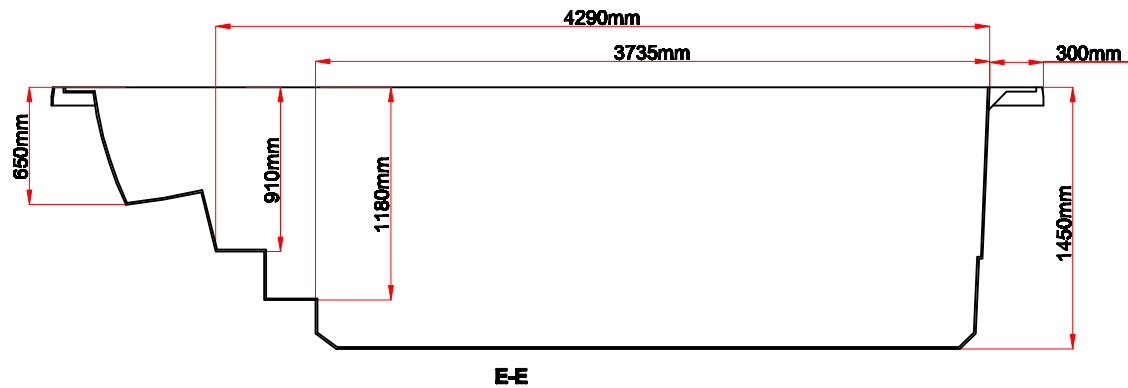

Model Name: Atlantic 55 Superior

Business plan

Notes Due to manufacturing tolerances, there could be some minor differences between the actual spa and the drawing above. If site planning is critical to such tolerances, be sure to measure your actual spa. All specifications are subject to change without notice. Some components may be optional on your spa.

Edition: 19/4/2012

Model Name: Atlantic 55 Superior

Fitting

8	■	Swim Jet	01.03.04.0103	6	pcs
7	⊕	3" Jet Directional	01.03.04.0061	2	pcs
6	⊗	4" Jet Directional	01.03.04.0067	1	pc
5	⊙	4" Spinning Jet	01.03.04.0069	2	pcs
4	⊖	2" Spinning Jet	01.03.04.0010	4	pcs
3	⊙	3" Single Pulse	01.03.04.0013	2	pcs
2	⊗	2" Jet Directional	01.03.04.0057	6	pcs
1	○	Large 1" Jet	01.03.04.0075	8	pcs

Notes: Due to manufacturing tolerances, there could be some minor differences between the actual spa and the drawing above. If site planning is critical to such tolerances, be sure to measure your actual spa. All specifications are subject to change without notice. Some components may be optional on your spa.

Edition: 19/4/2012

Model Name: Atlantic 55 Superior

Therapy Assignment

Notes: Due to manufacturing tolerances, there could be some minor differences between the actual spa and the drawing above. If site planning is critical to such tolerances, be sure to measure your actual spa. All specifications are subject to change without notice. Some components may be optional on your spa.