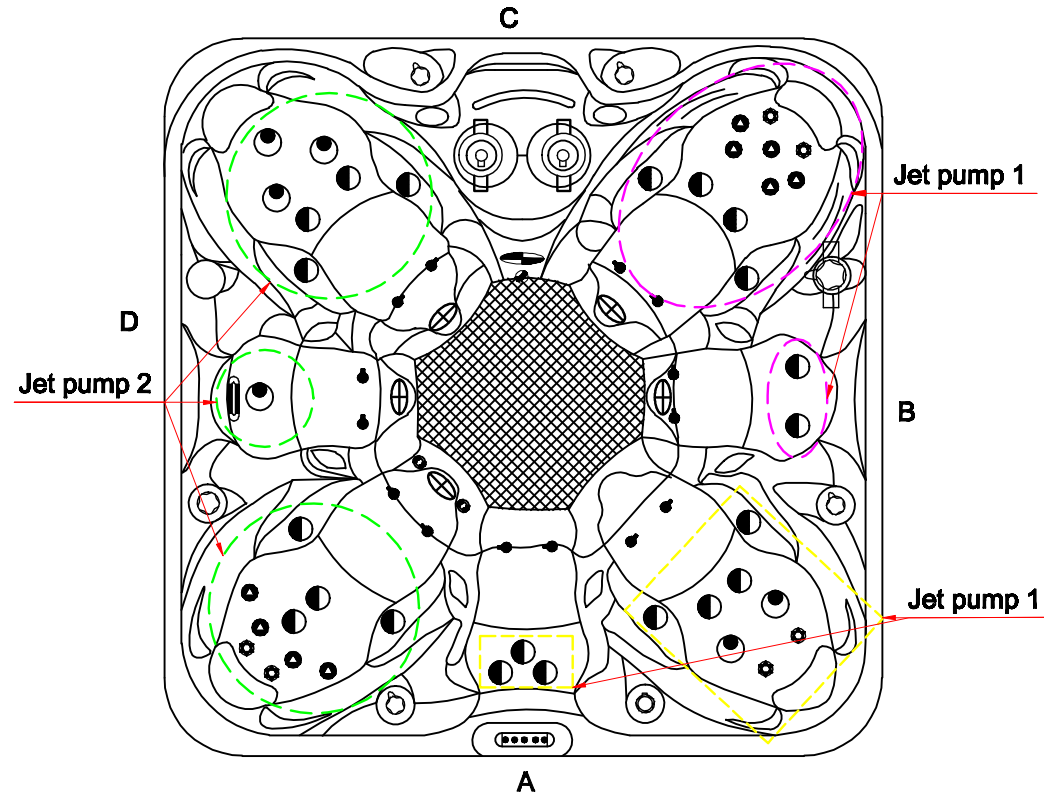

Model Name: DS 300

Business Plan

Notes: Due to manufacturing tolerances, there could be some minor differences between the actual spa and the drawing above. If site planning is critical to such tolerances, be sure to measure your actual spa. All specifications are subject to change without notice. Some components may be optional on your spa

Edition: 01/4/2012

Model Name:DS 300

Fitting

6		6"Waterfall	01.03.03.0109	1	pc
5		4"Single Pulse Jet	01.03.04.0089	6	pcs
4		Large 3"Single Pulse Jet	01.03.04.0086	21	pcs
3		2"Spinning Jet	01.03.04.0079	9	pcs
2		2"Jet Directional	01.03.04.0078	6	pcs
1		Air Jet	01.03.04.0076	10	pcs
Edition:01/4/2012					

Notes:Due to manufacturing tolerances, there could be some minor differences between the actual spa and the drawing above. If site planning is critical to such tolerances, be sure to measure your actual spa. All specifications are subject to change without notice.Some components may be optional on your spa

Model Name: DS 300

Therapy Assignment

Notes: Due to manufacturing tolerances, there could be some minor differences between the actual spa and the drawing above. If site planning is critical to such tolerances, be sure to measure your actual spa. All specifications are subject to change without notice. Some components may be optional on your spa.