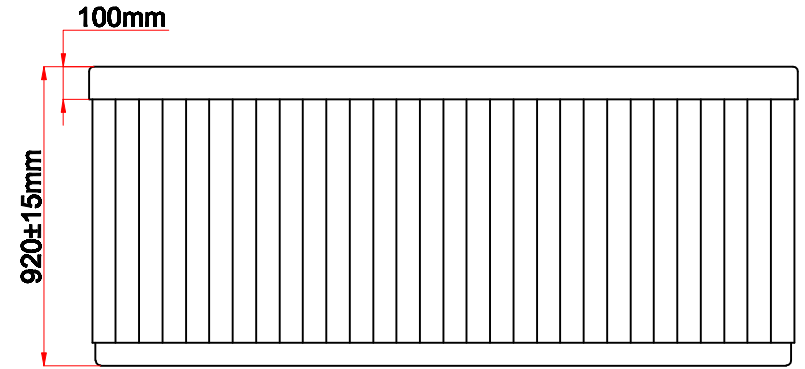

Model Name: DS 300

Business Plan

Notes: Due to manufacturing tolerances, there could be some minor differences between the actual spa and the drawing above. If site planning is critical to such tolerances, be sure to measure your actual spa. All specifications are subject to change without notice. Some components may be optional on your spa

Edition: 01/4/2012

Model Name:DS 300

Fitting

6		6"Waterfall	01.03.03.0109	1	pc
5		4"Single Pulse Jet	01.03.04.0089	6	pcs
4		Large 3"Single Pulse Jet	01.03.04.0086	21	pcs
3		2"Spinning Jet	01.03.04.0079	9	pcs
2		2"Jet Directional	01.03.04.0078	6	pcs
1		Air Jet	01.03.04.0076	10	pcs
Edition:01/4/2012					