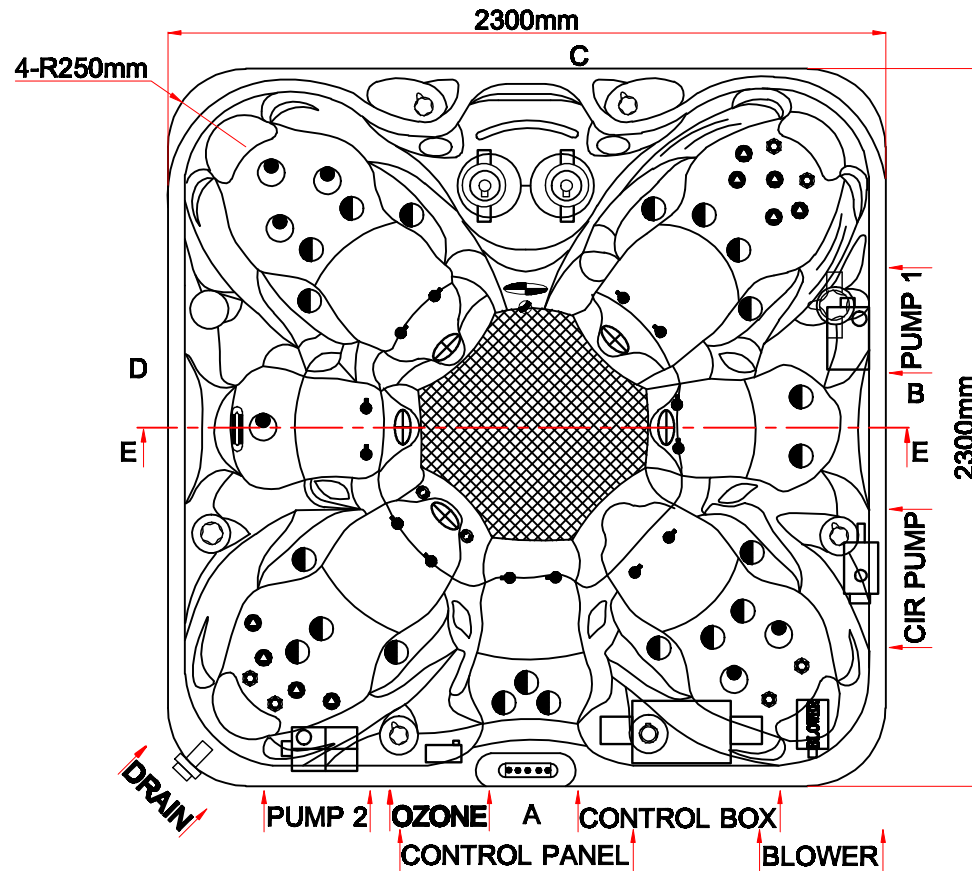

Model Name: DS 300

Business Plan

Notes: Due to manufacturing tolerances, there could be some minor differences between the actual spa and the drawing above. If site planning is critical to such tolerances, be sure to measure your actual spa. All specifications are subject to change without notice. Some components may be optional on your spa

Edition: 01/4/2012

Model Name:DS 300

Fitting

6		6"Waterfall	01.03.03.0109	1	pc
5		4"Single Pulse Jet	01.03.04.0089	6	pcs
4		Large 3"Single Pulse Jet	01.03.04.0086	21	pcs
3		2"Spinning Jet	01.03.04.0079	9	pcs
2		2"Jet Directional	01.03.04.0078	6	pcs
1		Air Jet	01.03.04.0076	10	pcs
Edition:01/4/2012					

Notes:Due to manufacturing tolerances, there could be some minor differences between the actual spa and the drawing above. If site planning is critical to such tolerances, be sure to measure your actual spa. All specifications are subject to change without notice.Some components may be optional on your spa

Model Name: DS 300

Therapy Assignment

Notes: Due to manufacturing tolerances, there could be some minor differences between the actual spa and the drawing above. If site planning is critical to such tolerances, be sure to measure your actual spa. All specifications are subject to change without notice. Some components may be optional on your spa.