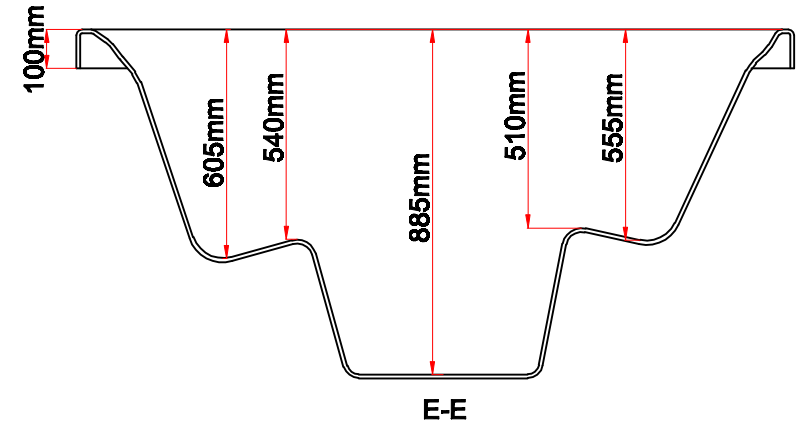

Model Name: DS 300

Business Plan

Notes: Due to manufacturing tolerances, there could be some minor differences between the actual spa and the drawing above. If site planning is critical to such tolerances, be sure to measure your actual spa. All specifications are subject to change without notice. Some components may be optional on your spa

Edition: 01/4/2012

Model Name:DS 300

Fitting

6		6"Waterfall	01.03.03.0109	1	pc
5		4"Single Pulse Jet	01.03.04.0089	6	pcs
4		Large 3"Single Pulse Jet	01.03.04.0086	21	pcs
3		2"Spinning Jet	01.03.04.0079	9	pcs
2		2"Jet Directional	01.03.04.0078	6	pcs
1		Air Jet	01.03.04.0076	10	pcs
Edition:01/4/2012					

Notes:Due to manufacturing tolerances, there could be some minor differences between the actual spa and the drawing above. If site planning is critical to such tolerances, be sure to measure your actual spa. All specifications are subject to change without notice.Some components may be optional on your spa

Model Name: DS 300

Therapy Assignment

Notes: Due to manufacturing tolerances, there could be some minor differences between the actual spa and the drawing above. If site planning is critical to such tolerances, be sure to measure your actual spa. All specifications are subject to change without notice. Some components may be optional on your spa.