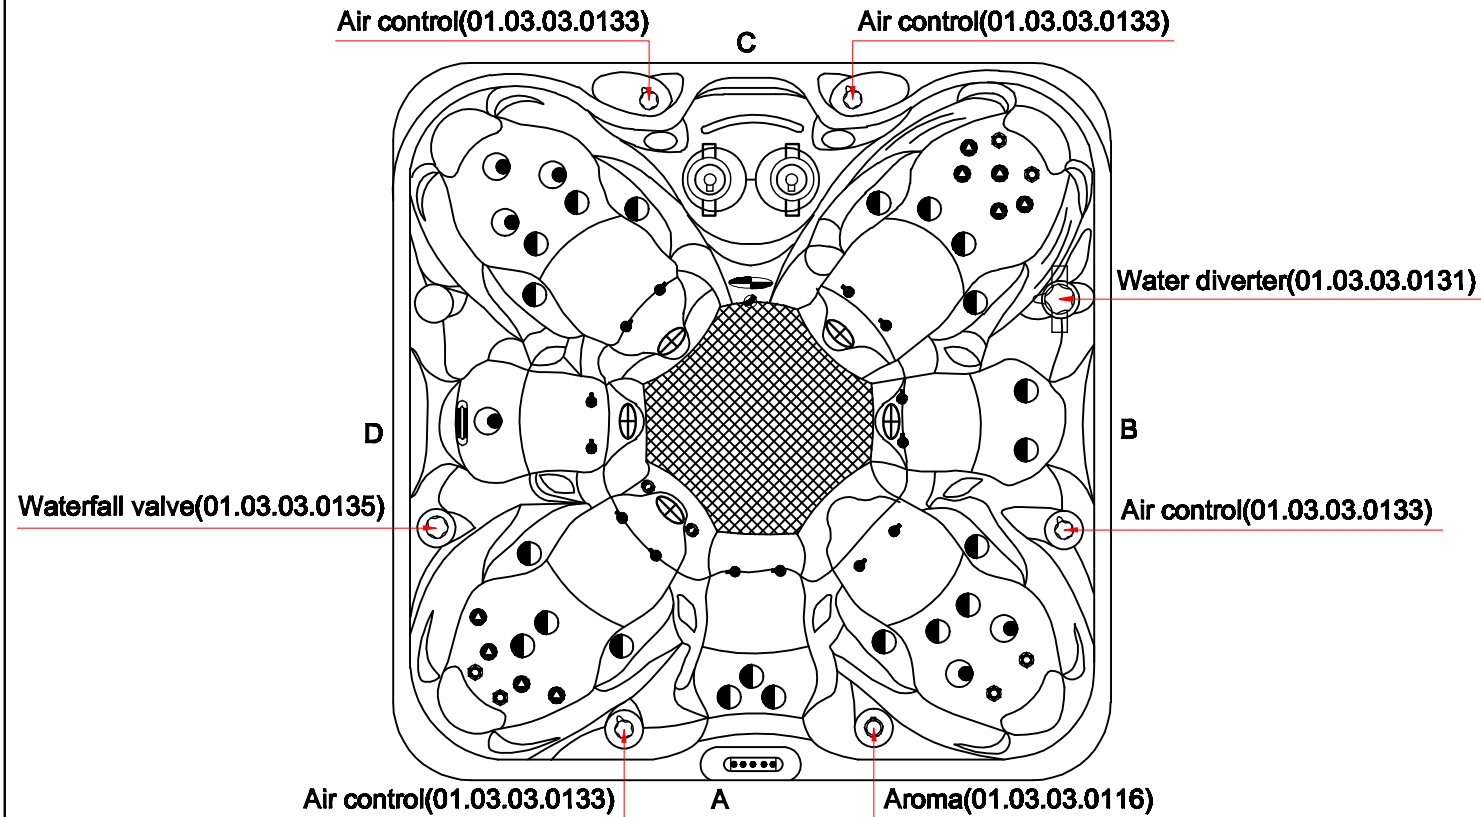

Model Name:DS 300

Fitting

6		6"Waterfall	01.03.03.0109	1	pc
5		4"Single Pulse Jet	01.03.04.0089	6	pcs
4		Large 3"Single Pulse Jet	01.03.04.0086	21	pcs
3		2"Spinning Jet	01.03.04.0079	9	pcs
2		2"Jet Directional	01.03.04.0078	6	pcs
1		Air Jet	01.03.04.0076	10	pcs
Edition:01/4/2012