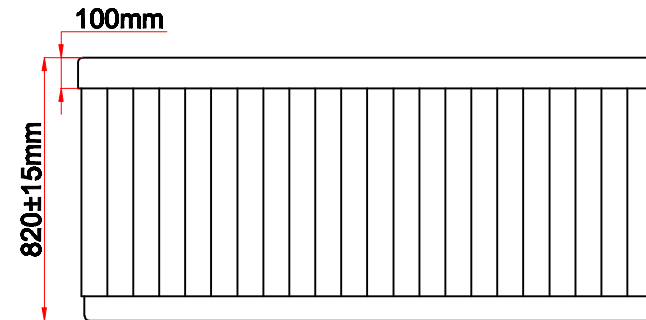

Model Name: OS 100

Business Plan

Note: Due to manufacturing tolerances, there could be some minor differences between the actual spa and the drawing above. If site planning is critical to such tolerances, be sure to measure your actual spa. All specifications are subject to change without notice. Some components may be optional on your spa.

Edition: 01/4/2012

Model Name:OS 100

Fitting

7		8"Waterfall	01.03.03.0110	1	pc
6		4" Twin Pulse Jet	01.03.04.0090	2	pcs
5		Large 3" Single Pulse Jet	01.03.04.0086	8	pcs
4		Large 3" Jet Directional	01.03.04.0085	6	pcs
3		4" Single Pulse Jet	01.03.04.0089	4	pcs
2		4" Jet Directional	01.03.04.0088	2	pcs
1		Air Jet	01.03.04.0076	8	pcs