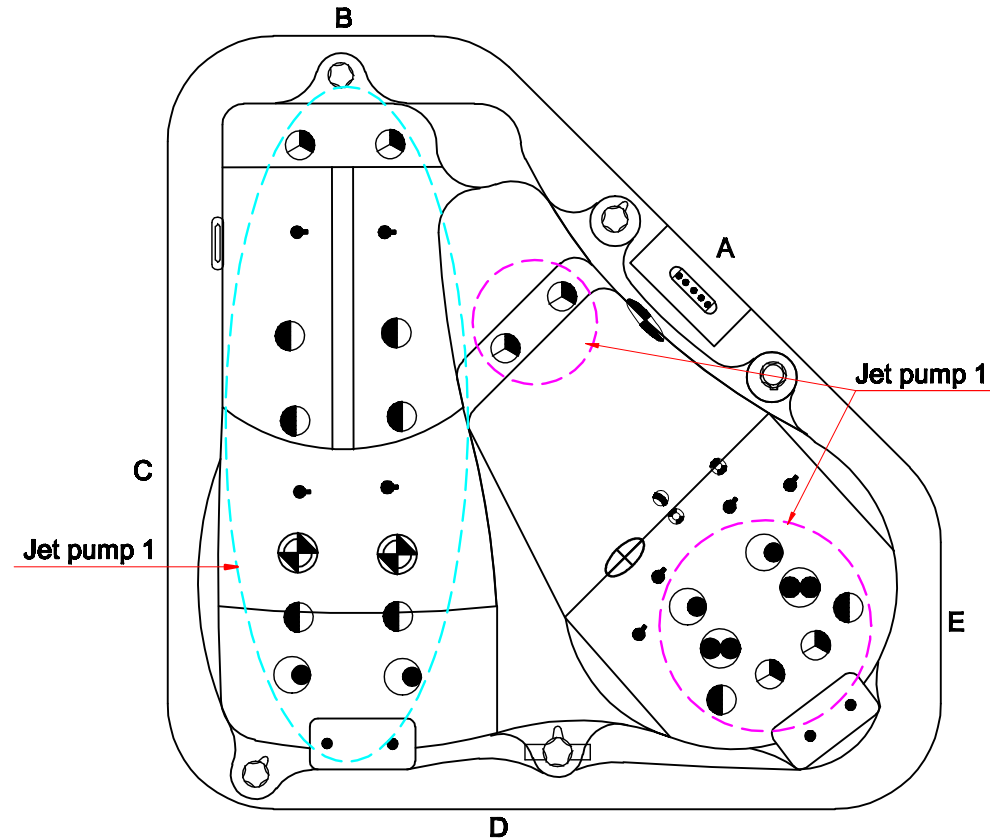

Model Name: OS 100

Business Plan

Note: Due to manufacturing tolerances, there could be some minor differences between the actual spa and the drawing above. If site planning is critical to such tolerances, be sure to measure your actual spa. All specifications are subject to change without notice. Some components may be optional on your spa.

Edition: 01/4/2012

Model Name:OS 100

Fitting

7		8"Waterfall	01.03.03.0110	1	pc
6		4" Twin Pulse Jet	01.03.04.0090	2	pcs
5		Large 3" Single Pulse Jet	01.03.04.0086	8	pcs
4		Large 3" Jet Directional	01.03.04.0085	6	pcs
3		4" Single Pulse Jet	01.03.04.0089	4	pcs
2		4" Jet Directional	01.03.04.0088	2	pcs
1		Air Jet	01.03.04.0076	8	pcs

Notes: Due to manufacturing tolerances, there could be some minor differences between the actual spa and the drawing above. If site planning is critical to each tolerance, be sure to measure your actual spa. All specifications are subject to change without notice. Some components may be optional on your spa

Edition:01/4/2012

Model Name: OS 100

Therapy Assignment

Noise: Due to manufacturing tolerances, there could be some minor differences between the actual spa and the drawing above. If site planning is critical to such tolerances, be sure to measure your actual spa. All specifications are subject to change without notice. Some components may be optional on your spa