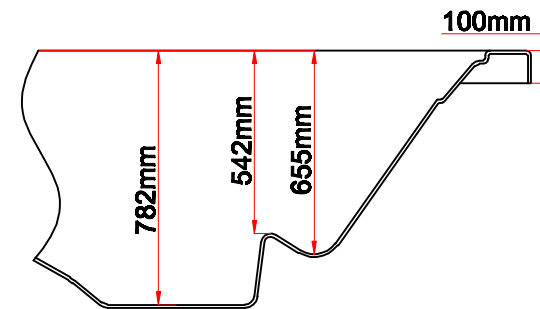

Model Name: OS 100

Business Plan

Note: Due to manufacturing tolerances, there could be some minor differences between the actual spa and the drawing above. If site planning is critical to such tolerances, be sure to measure your actual spa. All specifications are subject to change without notice. Some components may be optional on your spa.

Edition: 01/4/2012

Model Name:OS 100

Fitting

7		8"Waterfall	01.03.03.0110	1	pc
6		4" Twin Pulse Jet	01.03.04.0090	2	pcs
5		Large 3" Single Pulse Jet	01.03.04.0086	8	pcs
4		Large 3" Jet Directional	01.03.04.0085	6	pcs
3		4" Single Pulse Jet	01.03.04.0089	4	pcs
2		4" Jet Directional	01.03.04.0088	2	pcs
1		Air Jet	01.03.04.0076	8	pcs

Notes: Due to manufacturing tolerances, there could be some minor differences between the actual spa and the drawing above. If site planning is critical to each tolerance, be sure to measure your actual spa. All specifications are subject to change without notice. Some components may be optional on your spa

Edition:01/4/2012

Model Name: OS 100

Therapy Assignment

Noise: Due to manufacturing tolerances, there could be some minor differences between the actual spa and the drawing above. If site planning is critical to such tolerances, be sure to measure your actual spa. All specifications are subject to change without notice. Some components may be optional on your spa