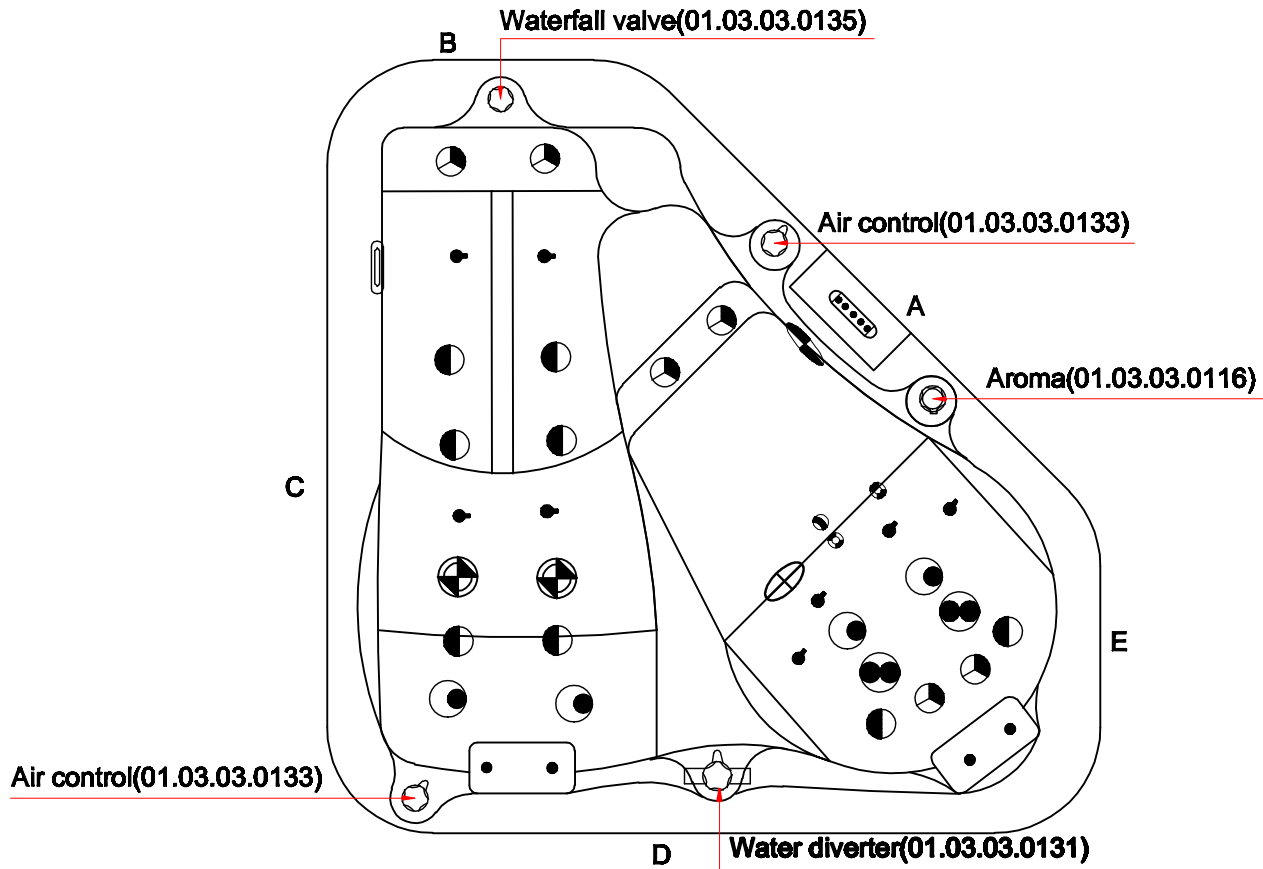

Model Name:OS 100

Fitting

7		8"Waterfall	01.03.03.0110	1	pc
6		4" Twin Pulse Jet	01.03.04.0090	2	pcs
5		Large 3" Single Pulse Jet	01.03.04.0086	8	pcs
4		Large 3" Jet Directional	01.03.04.0085	6	pcs
3		4" Single Pulse Jet	01.03.04.0089	4	pcs
2		4" Jet Directional	01.03.04.0088	2	pcs
1		Air Jet	01.03.04.0076	8	pcs

Edition:01/4/2012