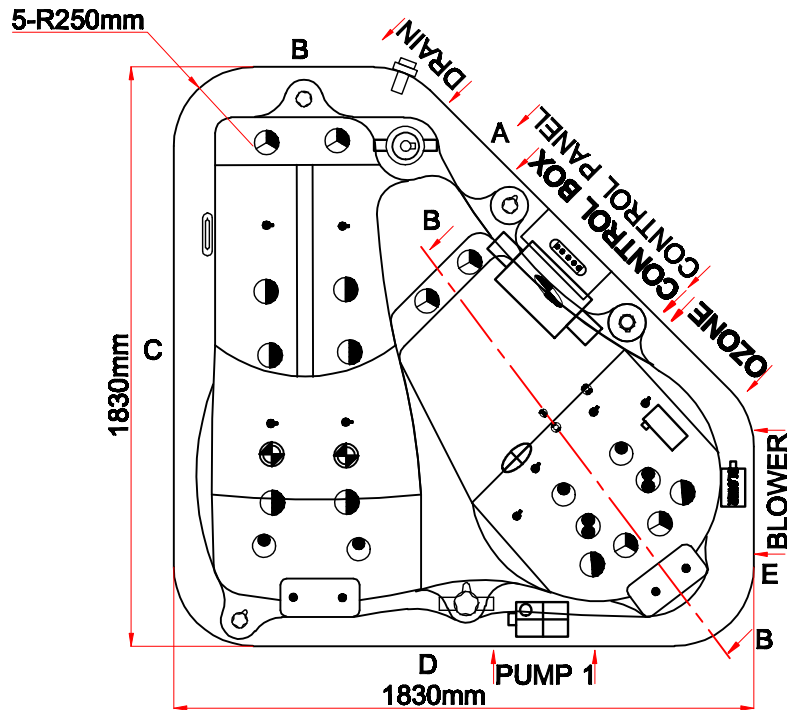

Model Name: OS 100

Business Plan

Note: Due to manufacturing tolerances, there could be some minor differences between the actual spa and the drawing above. If site planning is critical to such tolerances, be sure to measure your actual spa. All specifications are subject to change without notice. Some components may be optional on your spa.

Edition: 01/4/2012

Model Name:OS 100

Fitting

7		8"Waterfall	01.03.03.0110	1	pc
6		4" Twin Pulse Jet	01.03.04.0090	2	pcs
5		Large 3" Single Pulse Jet	01.03.04.0086	8	pcs
4		Large 3" Jet Directional	01.03.04.0085	6	pcs
3		4" Single Pulse Jet	01.03.04.0089	4	pcs
2		4" Jet Directional	01.03.04.0088	2	pcs
1		Air Jet	01.03.04.0076	8	pcs

Notes: Due to manufacturing tolerances, there could be some minor differences between the actual spa and the drawing above. If site planning is critical to each tolerance, be sure to measure your actual spa. All specifications are subject to change without notice. Some components may be optional on your spa

Edition:01/4/2012

Model Name: OS 100

Therapy Assignment

Noise: Due to manufacturing tolerances, there could be some minor differences between the actual spa and the drawing above. If site planning is critical to such tolerances, be sure to measure your actual spa. All specifications are subject to change without notice. Some components may be optional on your spa