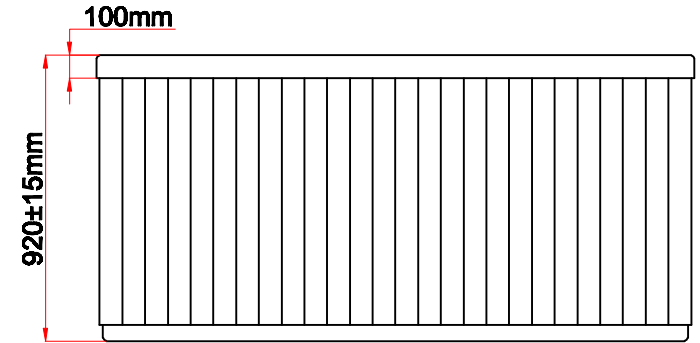

Model Name: OS 500

Business Plan

Notes: Due to manufacturing tolerances, there could be some minor differences between the actual spa and the drawing above. If site planning is critical to such tolerances, be sure to measure your actual spa. All specifications are subject to change without notice. Some components may be optional on your spa.

Edition: 01/4/2012

Model Name:OS 500

Fitting

13		8"Waterfall	01.03.03.0110	1	pc
12		5"Jet Directional	01.03.04.0092	1	pc
11		5"Single Pulse Jet	01.03.04.0093	2	pcs
10		5"Multi-port Face Twin Pulse Jet	01.03.04.0095	2	pcs
9		4"Single Pulse Jet	01.03.04.0089	2	pcs
8		2.5"Twin Pulse Jet	01.03.04.0081	4	pcs
7		2.5"Jet Directional	01.03.04.0080	6	pcs
6		3"Jet Directional	01.03.04.0082	2	pcs
5		Large 3"Twin Pulse Jet	01.03.04.0087	4	pcs
4		Large 3"Single Pulse Jet	01.03.04.0086	14	pcs
3		Large 3"Jet Directional	01.03.04.0085	12	pcs
2		2"Jet Directional	01.03.04.0078	2	pcs
1		Air Jet	01.03.04.0076	16	pcs