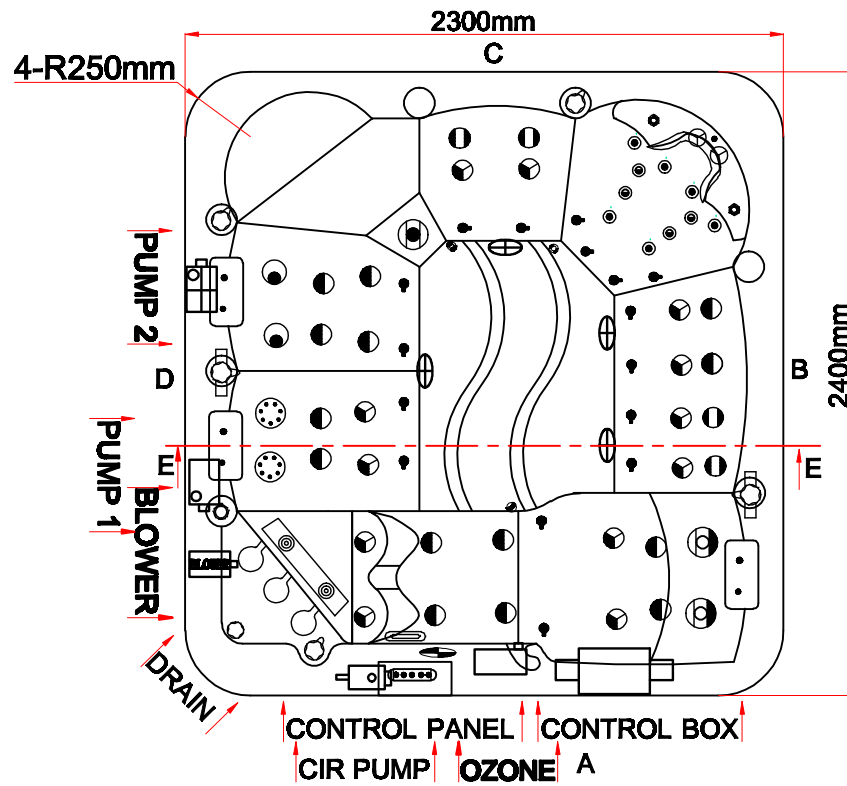

Model Name: OS 500

Business Plan

Notes: Due to manufacturing tolerances, there could be some minor differences between the actual spa and the drawing above. If site planning is critical to such tolerances, be sure to measure your actual spa. All specifications are subject to change without notice. Some components may be optional on your spa.

Edition: 01/4/2012

Model Name:OS 500

Fitting

13		8"Waterfall	01.03.03.0110	1	pc
12		5"Jet Directional	01.03.04.0092	1	pc
11		5"Single Pulse Jet	01.03.04.0093	2	pcs
10		5"Multi-port Face Twin Pulse Jet	01.03.04.0095	2	pcs
9		4"Single Pulse Jet	01.03.04.0089	2	pcs
8		2.5"Twin Pulse Jet	01.03.04.0081	4	pcs
7		2.5"Jet Directional	01.03.04.0080	6	pcs
6		3"Jet Directional	01.03.04.0082	2	pcs
5		Large 3"Twin Pulse Jet	01.03.04.0087	4	pcs
4		Large 3"Single Pulse Jet	01.03.04.0086	14	pcs
3		Large 3"Jet Directional	01.03.04.0085	12	pcs
2		2"Jet Directional	01.03.04.0078	2	pcs
1		Air Jet	01.03.04.0076	16	pcs

Notes:Due to manufacturing tolerances, there could be some minor differences between the actual spa and the drawing above. If site planning is critical to such tolerances, be sure to measure your actual spa. All specifications are subject to change without notice.Some components may be optional on your spa

Edition:01/4/2012

Model Name:OS 500

Therapy Assignment

Notes: Due to manufacturing tolerances, there could be some minor differences between the actual spa and the drawing above. If site planning is critical to such tolerances, be sure to measure your actual spa. All specifications are subject to change without notice. Some components may be optional on your spa.