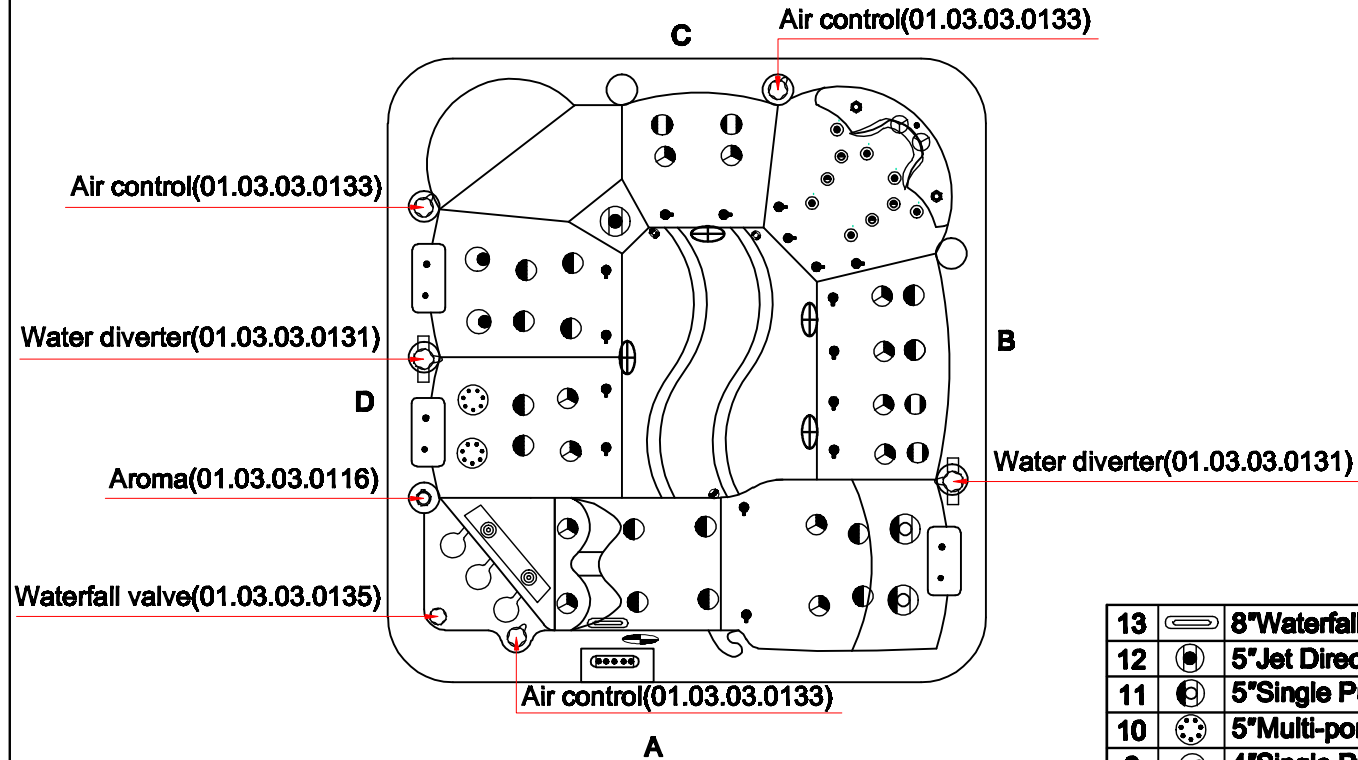

Model Name:OS 500

Fitting

13		8"Waterfall	01.03.03.0110	1	pc
12		5"Jet Directional	01.03.04.0092	1	pc
11		5"Single Pulse Jet	01.03.04.0093	2	pcs
10		5"Multi-port Face Twin Pulse Jet	01.03.04.0095	2	pcs
9		4"Single Pulse Jet	01.03.04.0089	2	pcs
8		2.5"Twin Pulse Jet	01.03.04.0081	4	pcs
7		2.5"Jet Directional	01.03.04.0080	6	pcs
6		3"Jet Directional	01.03.04.0082	2	pcs
5		Large 3"Twin Pulse Jet	01.03.04.0087	4	pcs
4		Large 3"Single Pulse Jet	01.03.04.0086	14	pcs
3		Large 3"Jet Directional	01.03.04.0085	12	pcs
2		2"Jet Directional	01.03.04.0078	2	pcs
1		Air Jet	01.03.04.0076	16	pcs

Edition:01/4/2012