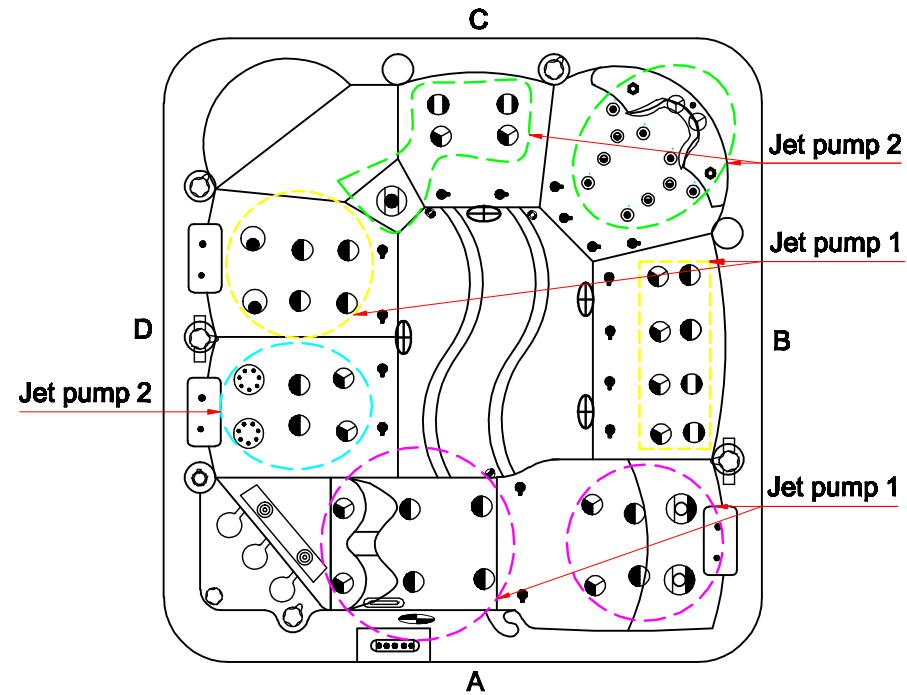

Model Name: OS 500

Business Plan

Notes: Due to manufacturing tolerances, there could be some minor differences between the actual spa and the drawing above. If site planning is critical to such tolerances, be sure to measure your actual spa. All specifications are subject to change without notice. Some components may be optional on your spa.

Edition: 01/4/2012

Model Name:OS 500

Fitting

13		8"Waterfall	01.03.03.0110	1	pc
12		5"Jet Directional	01.03.04.0092	1	pc
11		5"Single Pulse Jet	01.03.04.0093	2	pcs
10		5"Multi-port Face Twin Pulse Jet	01.03.04.0095	2	pcs
9		4"Single Pulse Jet	01.03.04.0089	2	pcs
8		2.5"Twin Pulse Jet	01.03.04.0081	4	pcs
7		2.5"Jet Directional	01.03.04.0080	6	pcs
6		3"Jet Directional	01.03.04.0082	2	pcs
5		Large 3"Twin Pulse Jet	01.03.04.0087	4	pcs
4		Large 3"Single Pulse Jet	01.03.04.0086	14	pcs
3		Large 3"Jet Directional	01.03.04.0085	12	pcs
2		2"Jet Directional	01.03.04.0078	2	pcs
1		Air Jet	01.03.04.0076	16	pcs

Notes:Due to manufacturing tolerances, there could be some minor differences between the actual spa and the drawing above. If site planning is critical to such tolerances, be sure to measure your actual spa. All specifications are subject to change without notice.Some components may be optional on your spa

Edition:01/4/2012

Model Name:OS 500

Therapy Assignment

Notes: Due to manufacturing tolerances, there could be some minor differences between the actual spa and the drawing above. If site planning is critical to such tolerances, be sure to measure your actual spa. All specifications are subject to change without notice. Some components may be optional on your spa.