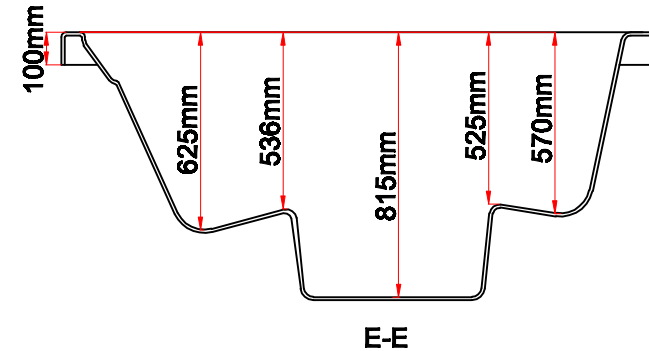

Model Name: OS 500

Business Plan

Notes: Due to manufacturing tolerances, there could be some minor differences between the actual spa and the drawing above. If site planning is critical to such tolerances, be sure to measure your actual spa. All specifications are subject to change without notice. Some components may be optional on your spa.

Edition: 01/4/2012

Model Name:OS 500

Fitting

13		8"Waterfall	01.03.03.0110	1	pc
12		5"Jet Directional	01.03.04.0092	1	pc
11		5"Single Pulse Jet	01.03.04.0093	2	pcs
10		5"Multi-port Face Twin Pulse Jet	01.03.04.0095	2	pcs
9		4"Single Pulse Jet	01.03.04.0089	2	pcs
8		2.5"Twin Pulse Jet	01.03.04.0081	4	pcs
7		2.5"Jet Directional	01.03.04.0080	6	pcs
6		3"Jet Directional	01.03.04.0082	2	pcs
5		Large 3"Twin Pulse Jet	01.03.04.0087	4	pcs
4		Large 3"Single Pulse Jet	01.03.04.0086	14	pcs
3		Large 3"Jet Directional	01.03.04.0085	12	pcs
2		2"Jet Directional	01.03.04.0078	2	pcs
1		Air Jet	01.03.04.0076	16	pcs

Notes:Due to manufacturing tolerances, there could be some minor differences between the actual spa and the drawing above. If site planning is critical to such tolerances, be sure to measure your actual spa. All specifications are subject to change without notice.Some components may be optional on your spa

Edition:01/4/2012

Model Name:OS 500

Therapy Assignment

Notes: Due to manufacturing tolerances, there could be some minor differences between the actual spa and the drawing above. If site planning is critical to such tolerances, be sure to measure your actual spa. All specifications are subject to change without notice. Some components may be optional on your spa.