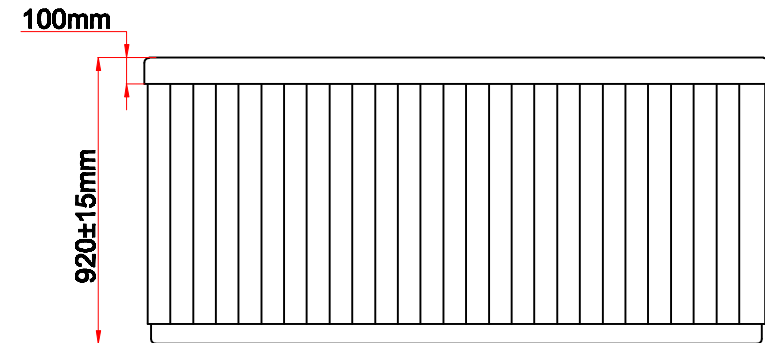

Model Name:PS 500

Business Plan

Notes: Due to manufacturing tolerances, there could be some minor differences between the actual spa and the drawing above. If site planning is critical to such tolerances, be sure to measure your actual spa. All specifications are subject to change without notice. Some components may be optional on your spa

Edition:01/4/2012

Model Name:PS 500

Fitting

9	⊙	2"LED Fountain	01.03.04.0076	3	pcs
8	≡	6"Waterfall	01.03.03.0109	1	pc
7	⊙	4"Single Pulse Jet	01.03.04.0089	4	pcs
6	⊙	Large 3"Jet Directional	01.03.04.0085	8	pcs
5	⊙	Large 3"Single Pulse Jet	01.03.04.0086	15	pcs
4	⊙	2"Spinning Jet	01.03.04.0079	10	pcs
3	⊙	2"Jet Directional	01.03.04.0078	22	pcs
2	⊙	1" Jet	01.03.04.0075	1	pc
1	⊙	Air Jet	01.03.04.0076	18	pcs