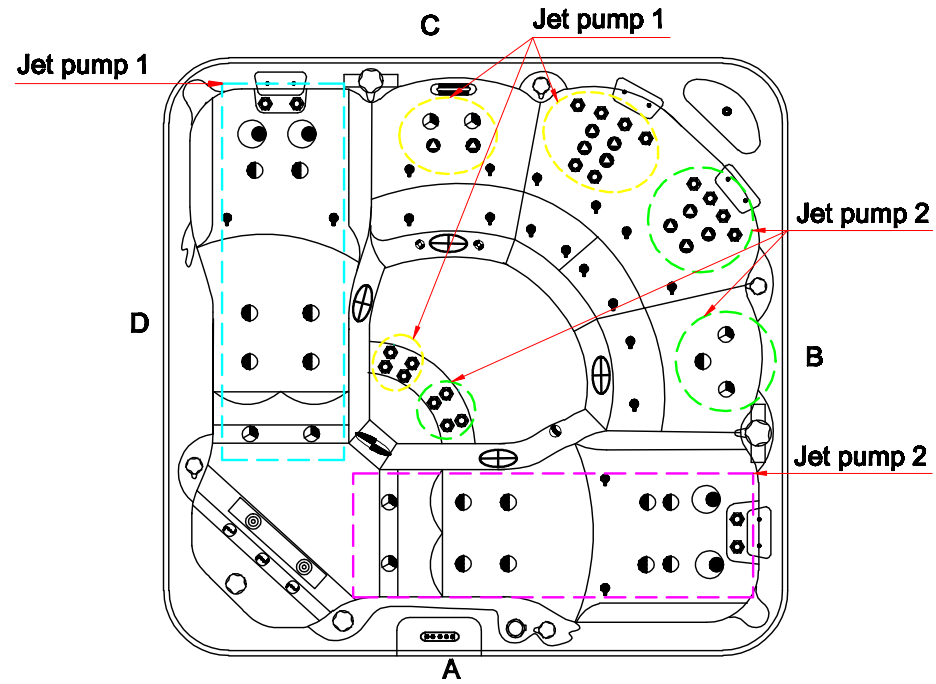

Model Name:PS 500

Business Plan

Notes: Due to manufacturing tolerances, there could be some minor differences between the actual spa and the drawing above. If site planning is critical to such tolerances, be sure to measure your actual spa. All specifications are subject to change without notice. Some components may be optional on your spa

Edition:01/4/2012

Model Name:PS 500

Fitting

9	⊙	2"LED Fountain	01.03.04.0076	3	pcs
8	≡	6"Waterfall	01.03.03.0109	1	pc
7	⊙	4"Single Pulse Jet	01.03.04.0089	4	pcs
6	⊙	Large 3"Jet Directional	01.03.04.0085	8	pcs
5	⊙	Large 3"Single Pulse Jet	01.03.04.0086	15	pcs
4	⊙	2"Spinning Jet	01.03.04.0079	10	pcs
3	⊙	2"Jet Directional	01.03.04.0078	22	pcs
2	⊙	1" Jet	01.03.04.0075	1	pc
1	⊙	Air Jet	01.03.04.0076	18	pcs

Edition:01/4/2012

Note: Due to manufacturing tolerances, there could be some minor differences between the actual spa and the drawing above. If site planning is critical to such tolerances, be sure to measure your actual spa. All specifications are subject to change without notice. Some components may be optional on your spa

# Therapy Assignment

Notes: Due to manufacturing tolerances, there could be some minor differences between the actual spa and the drawing above. If site planning is critical to such tolerances, be sure to measure your actual spa. All specifications are subject to change without notice. Some components may be optional on your spa.