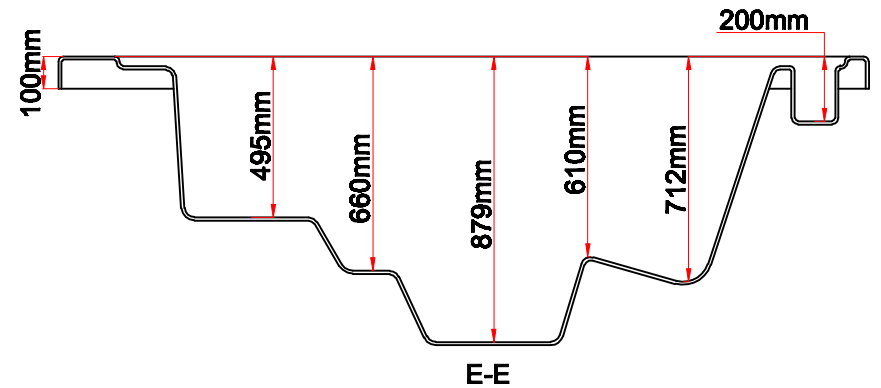

Model Name:PS 500

Business Plan

Notes: Due to manufacturing tolerances, there could be some minor differences between the actual spa and the drawing above. If site planning is critical to such tolerances, be sure to measure your actual spa. All specifications are subject to change without notice. Some components may be optional on your spa

Edition:01/4/2012

Model Name:PS 500

Fitting

9	⊙	2"LED Fountain	01.03.04.0076	3	pcs
8	≡	6"Waterfall	01.03.03.0109	1	pc
7	⊙	4"Single Pulse Jet	01.03.04.0089	4	pcs
6	⊙	Large 3"Jet Directional	01.03.04.0085	8	pcs
5	⊙	Large 3"Single Pulse Jet	01.03.04.0086	15	pcs
4	⊙	2"Spinning Jet	01.03.04.0079	10	pcs
3	⊙	2"Jet Directional	01.03.04.0078	22	pcs
2	⊙	1" Jet	01.03.04.0075	1	pc
1	⊙	Air Jet	01.03.04.0076	18	pcs

Edition:01/4/2012

Note: Due to manufacturing tolerances, there could be some minor differences between the actual spa and the drawing above. If site planning is critical to such tolerances, be sure to measure your actual spa. All specifications are subject to change without notice. Some components may be optional on your spa

# Therapy Assignment

Notes: Due to manufacturing tolerances, there could be some minor differences between the actual spa and the drawing above. If site planning is critical to such tolerances, be sure to measure your actual spa. All specifications are subject to change without notice. Some components may be optional on your spa.