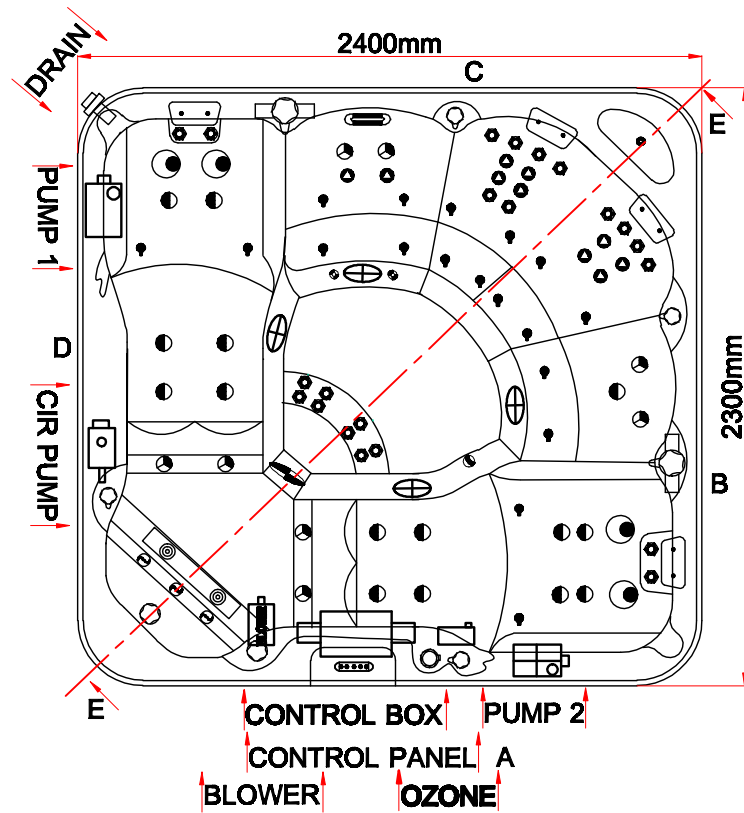

Model Name:PS 500

Business Plan

Notes: Due to manufacturing tolerances, there could be some minor differences between the actual spa and the drawing above. If site planning is critical to such tolerances, be sure to measure your actual spa. All specifications are subject to change without notice. Some components may be optional on your spa

Edition:01/4/2012

Model Name:PS 500

Fitting

9	⊙	2"LED Fountain	01.03.04.0076	3	pcs
8	≡	6"Waterfall	01.03.03.0109	1	pc
7	⊙	4"Single Pulse Jet	01.03.04.0089	4	pcs
6	⊙	Large 3"Jet Directional	01.03.04.0085	8	pcs
5	⊙	Large 3"Single Pulse Jet	01.03.04.0086	15	pcs
4	⊙	2"Spinning Jet	01.03.04.0079	10	pcs
3	⊙	2"Jet Directional	01.03.04.0078	22	pcs
2	⊙	1" Jet	01.03.04.0075	1	pc
1	⊙	Air Jet	01.03.04.0076	18	pcs

Edition:01/4/2012

Note: Due to manufacturing tolerances, there could be some minor differences between the actual spa and the drawing above. If site planning is critical to such tolerances, be sure to measure your actual spa. All specifications are subject to change without notice. Some components may be optional on your spa

# Therapy Assignment

Notes: Due to manufacturing tolerances, there could be some minor differences between the actual spa and the drawing above. If site planning is critical to such tolerances, be sure to measure your actual spa. All specifications are subject to change without notice. Some components may be optional on your spa.