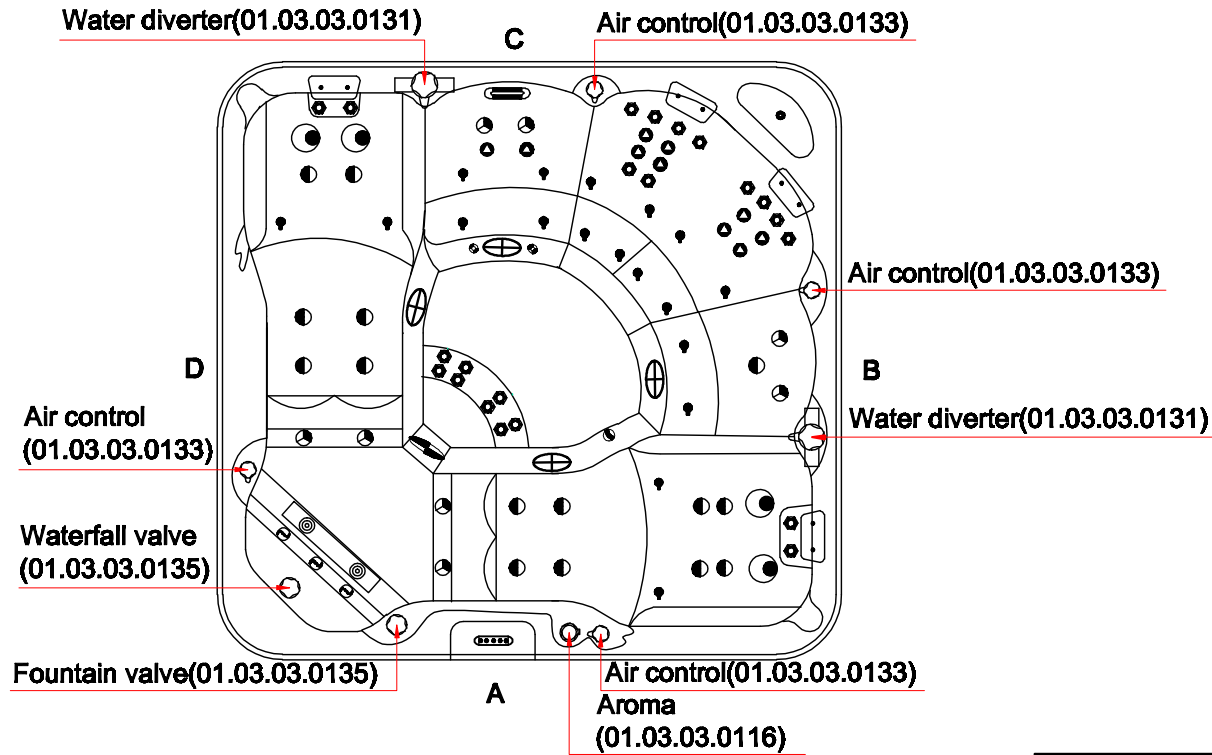

Model Name:PS 500

Fitting

9	⊙	2"LED Fountain	01.03.04.0076	3	pcs
8	≡	6"Waterfall	01.03.03.0109	1	pc
7	⊙	4"Single Pulse Jet	01.03.04.0089	4	pcs
6	⊙	Large 3"Jet Directional	01.03.04.0085	8	pcs
5	⊙	Large 3"Single Pulse Jet	01.03.04.0086	15	pcs
4	⊙	2"Spinning Jet	01.03.04.0079	10	pcs
3	⊙	2"Jet Directional	01.03.04.0078	22	pcs
2	⊙	1" Jet	01.03.04.0075	1	pc
1	⊙	Air Jet	01.03.04.0076	18	pcs

Edition:01/4/2012